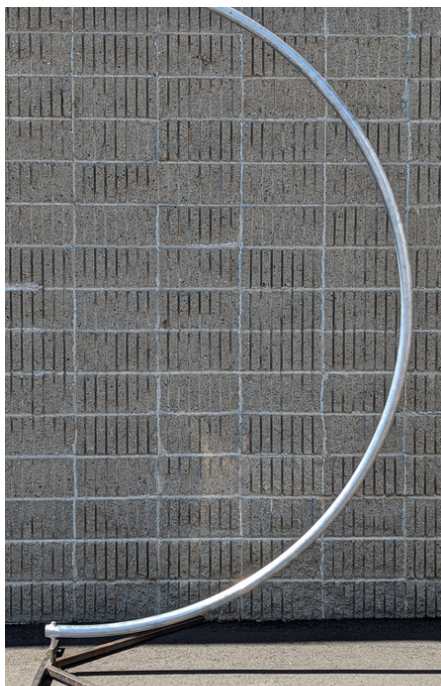

Stands, Posts & Accessories

Aluminum Ring on Stand 6ft

Aluminum Arch 8ft

Aluminum Chandelier Stand
8ft Height

Aluminum Chandelier
Stand 9ft Height

Wooden Post and Base

Shepherd Hook Stakes

Stands, Posts & Accessories

White Pole

Gravity Lighting Stand

Crankable Lighting Stand

500 lb Airwall Hanger & 2 ton Beam Clamp

Sandbags & Weights

We're always expanding our lighting collection, so be sure to contact us if you are looking for something specific you aren't seeing!
www.phosevents.com | info@phosevents.com