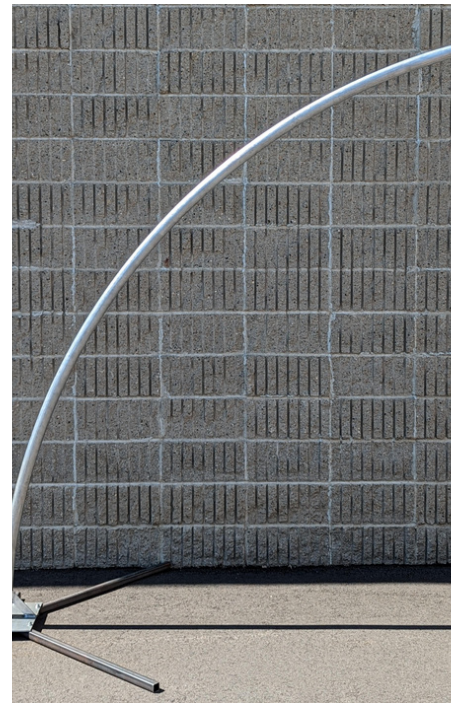

Stands, Posts & Accessories

Aluminum Ring on Stand 6ft

Aluminum Arch 8ft

Aluminum Chandelier Stand
8ft Height

Aluminum Chandelier
Stand 9ft Height

Wooden Post and Base

Shepherd Hook Stakes

Stands, Posts & Accessories

White Pole

Gravity Lighting Stand

Crankable Lighting Stand

500 lb Airwall Hanger & 2 ton Beam Clamp

Sandbags & Weights

We're always expanding our lighting collection, so be sure to contact us if you are looking for something specific you aren't seeing!
www.phosevents.com | info@phosevents.com