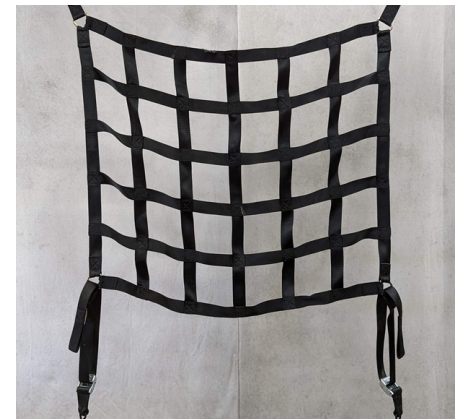

Hanging Structures

Thin Aluminum Circle 6ft

Thick Aluminum Circle 6ft & 8ft

Gold Square 3ft & 4ft

Thin Aluminum Square 10ft

Thin Aluminum Square 10ft

Silver Aluminum 2ft x 10ft

Black Aluminum 2ft x 10ft

Silver Aluminum 5ft x 10ft

Hanging Net

Hanging Structures cont...

Thick Aluminum Bars

Black 10 Socket Edison Bar 10ft

Black Aluminum Edison 2ft x 10ft

White Aluminum Edison 2ft x 10ft

White 10 Socket Edison Bar 10ft

Metal Circular Edison 6ft

Black Square Edison 4ft x 4ft